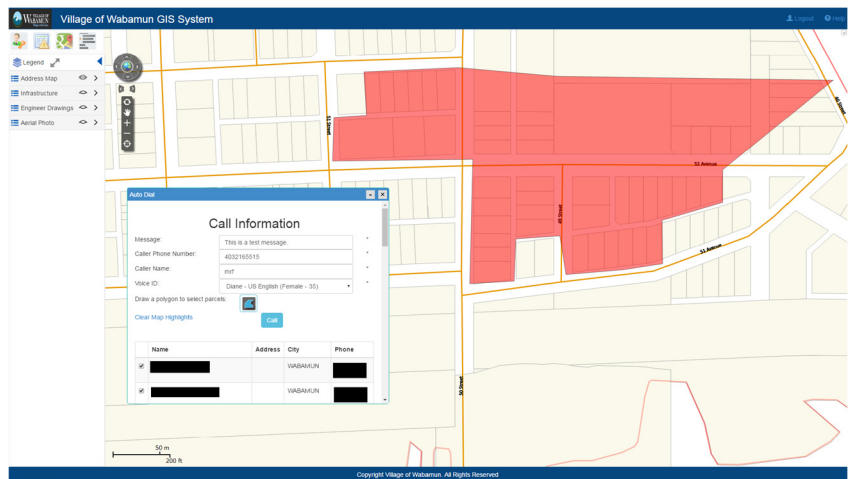

# MRF HTML5 Map Server Emergency Notification Extension

The Emergency Notification extension for the MRF HTML5 Map Server allows users to prepare and send mass notifications in minutes, making it ideal for emergency notifications.

-  Select recipients directly from the map
-  Recipients can be called, texted, and/or emailed
-  Capable of over 5000 calls/min
-  Save call lists for repeated use (ex. Dog owner license reminders, events, construction notifications, etc.)